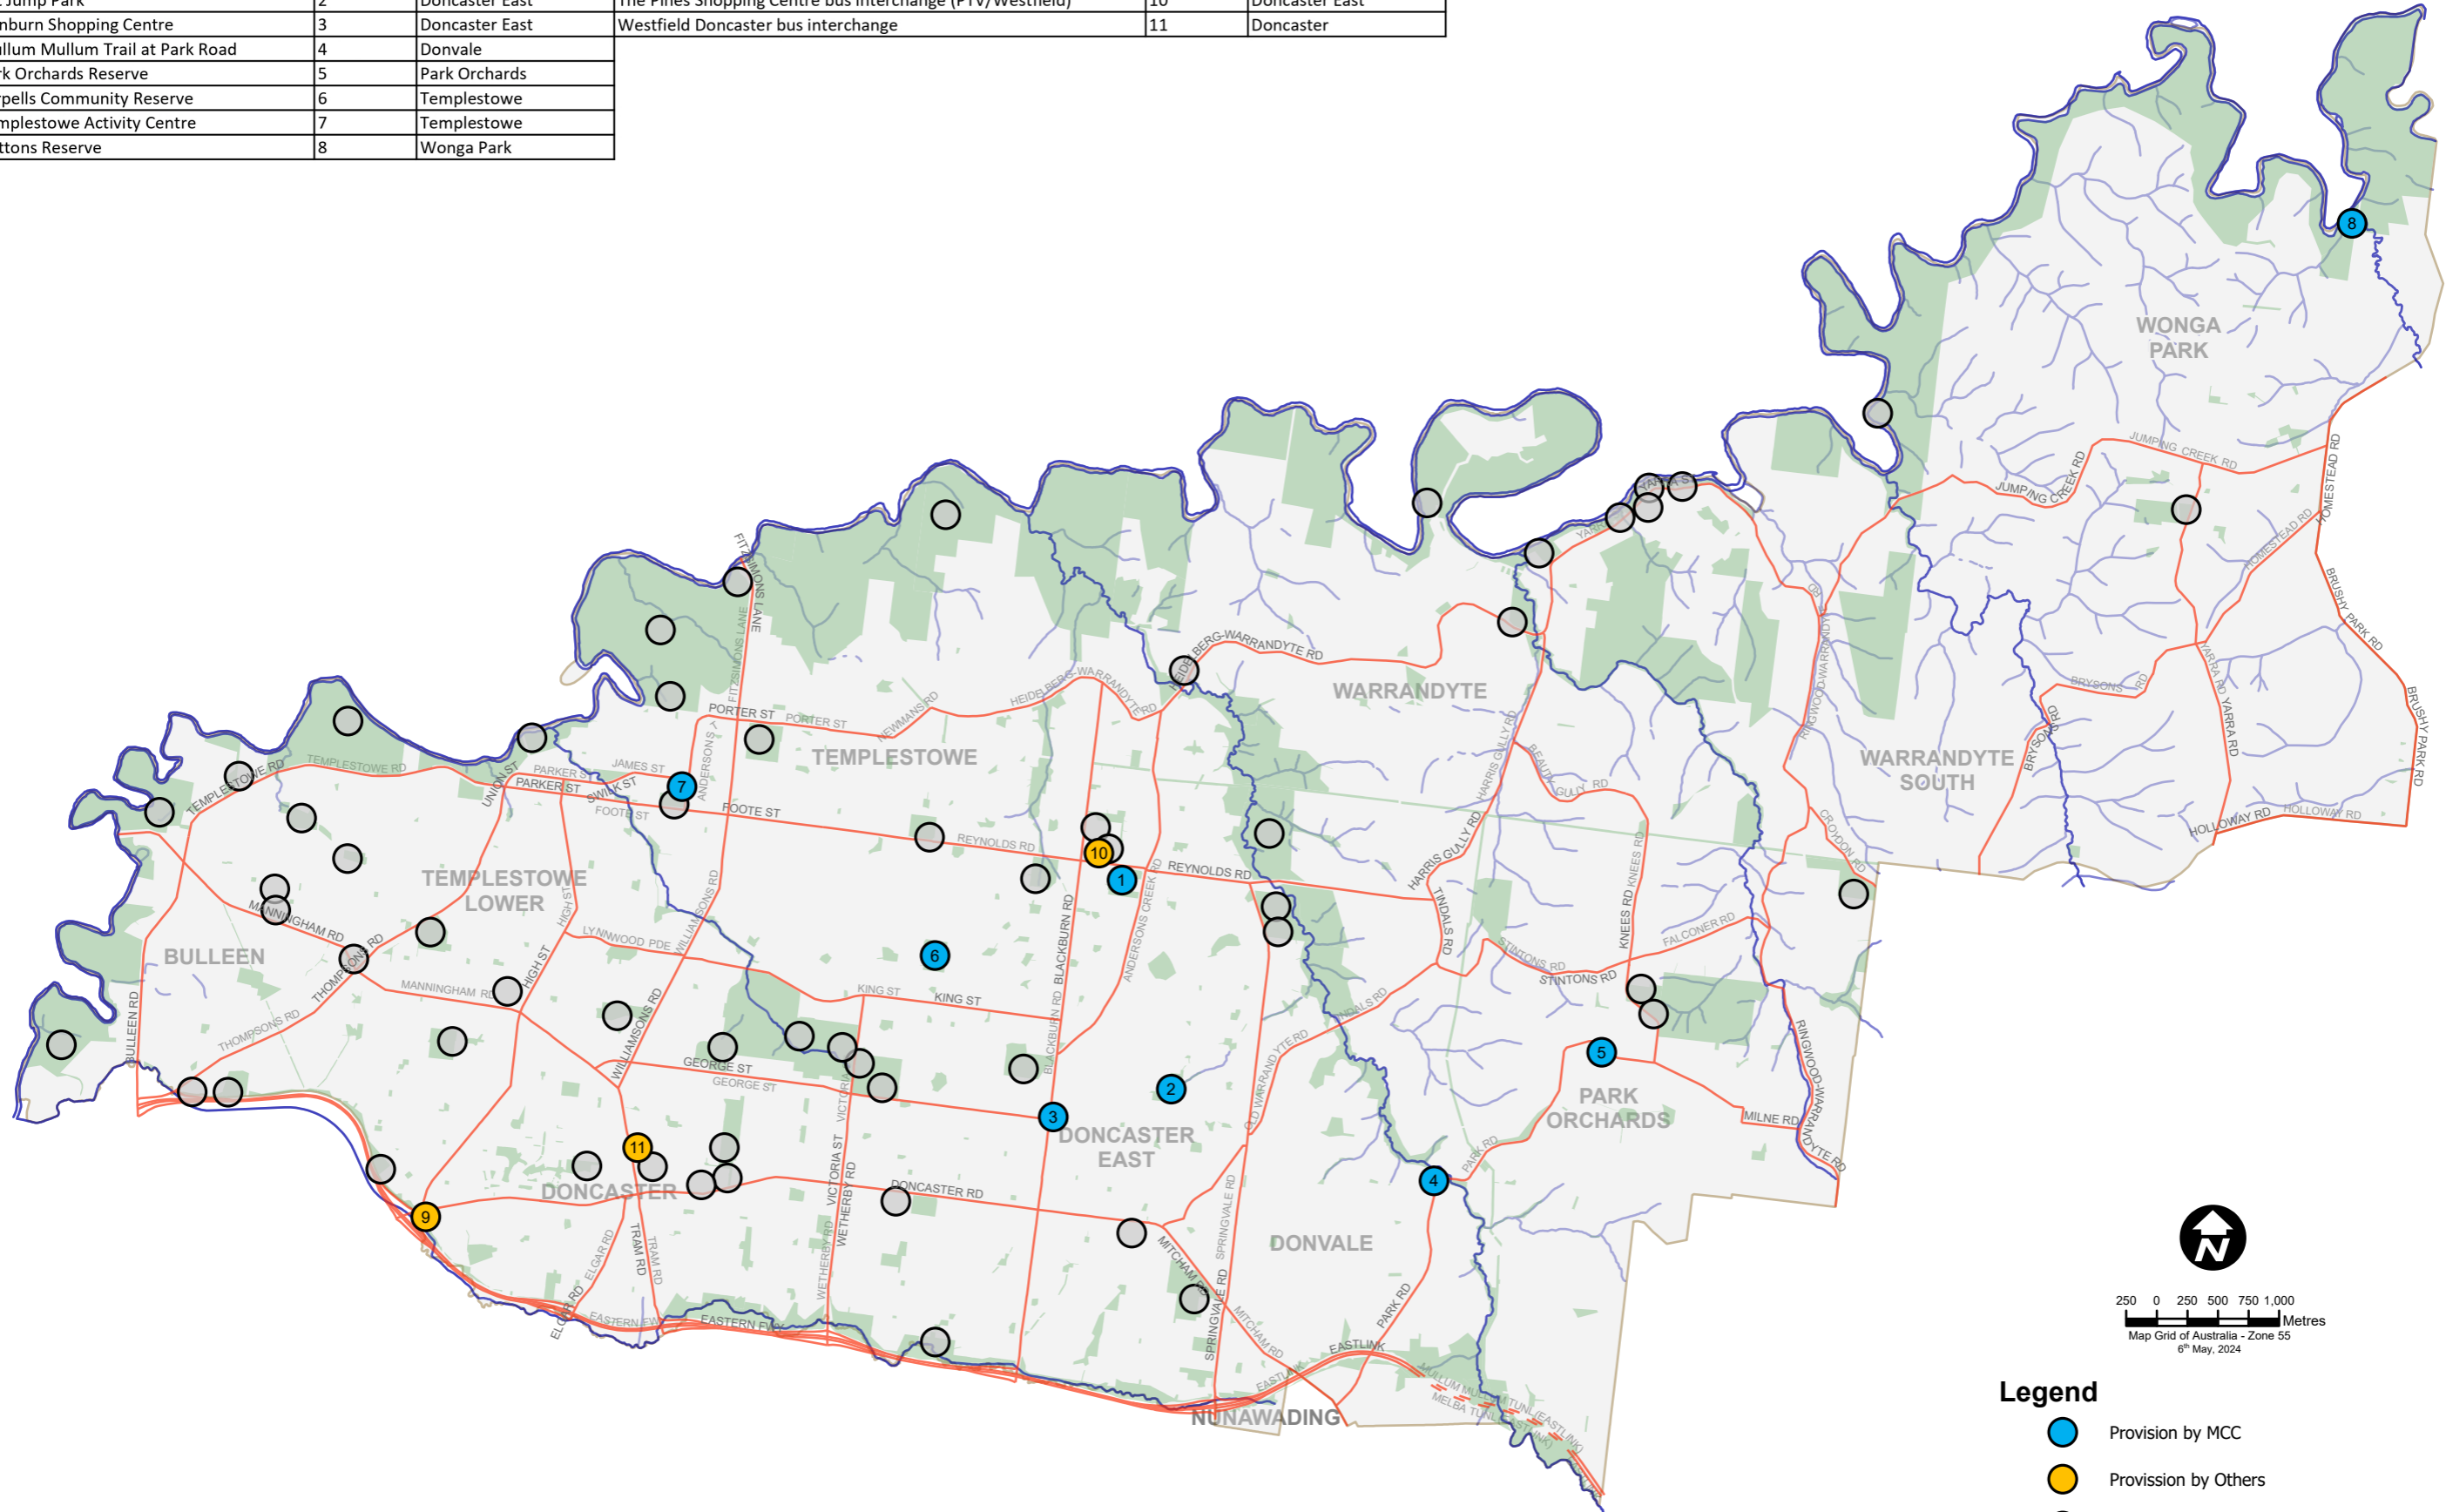

Proposed Public Toilets in Manningham

Provision by MCC			Provision by Others		
Index	Suburb		Index	Suburb	
1	Doncaster East	Anderson Park	9	Doncaster	Park n Ride facilities - Doncaster Road (PTV/NELP)
2	Doncaster East	Cat Jump Park	10	Doncaster East	The Pines Shopping Centre bus interchange (PTV/Westfield)
3	Doncaster East	Donburn Shopping Centre	11	Doncaster	Westfield Doncaster bus interchange
4	Donvale	Mullum Mullum Trail at Park Road			
5	Park Orchards	Park Orchards Reserve			
6	Templestowe	Serpells Community Reserve			
7	Templestowe	Templestowe Activity Centre			
8	Wonga Park	Wittons Reserve			

- Legend**
- Provision by MCC
 - Provision by Others
 - Existing Public Toilets