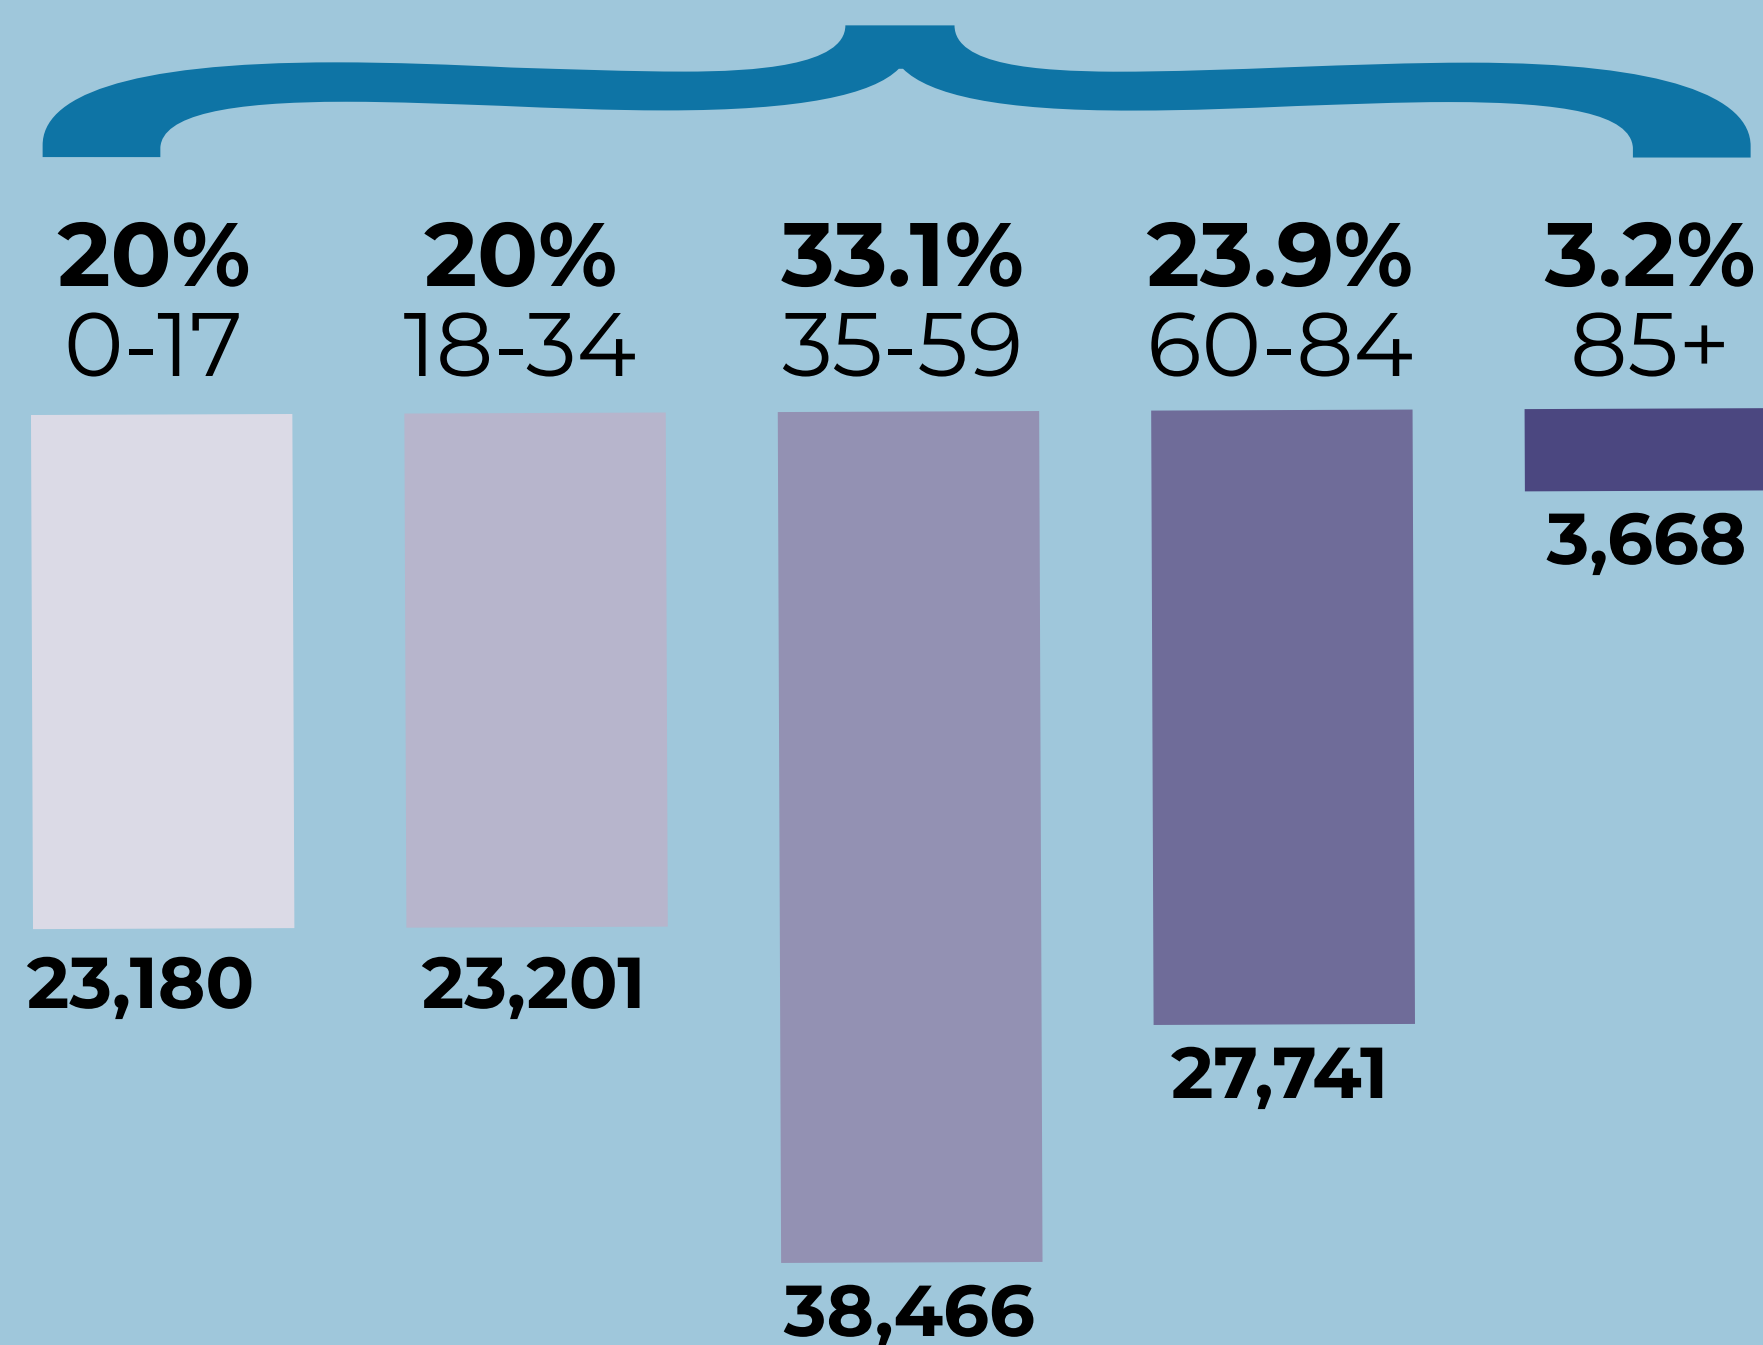

MANNINGHAM: WHO WE ARE

POPULATION GROWTH

In 2016, 46,383 people who were living in Manningham were born overseas

AGE STRUCTURE

QUALIFICATIONS AND EDUCATION

32.3%
Bachelor or higher degree

9.7%
Diploma or Advanced Diploma

12.1%
Vocational education

MEDIAN AGE

NEED FOR ASSISTANCE

One in 20 residents need assistance with core activities (self-care, body movements or communication)