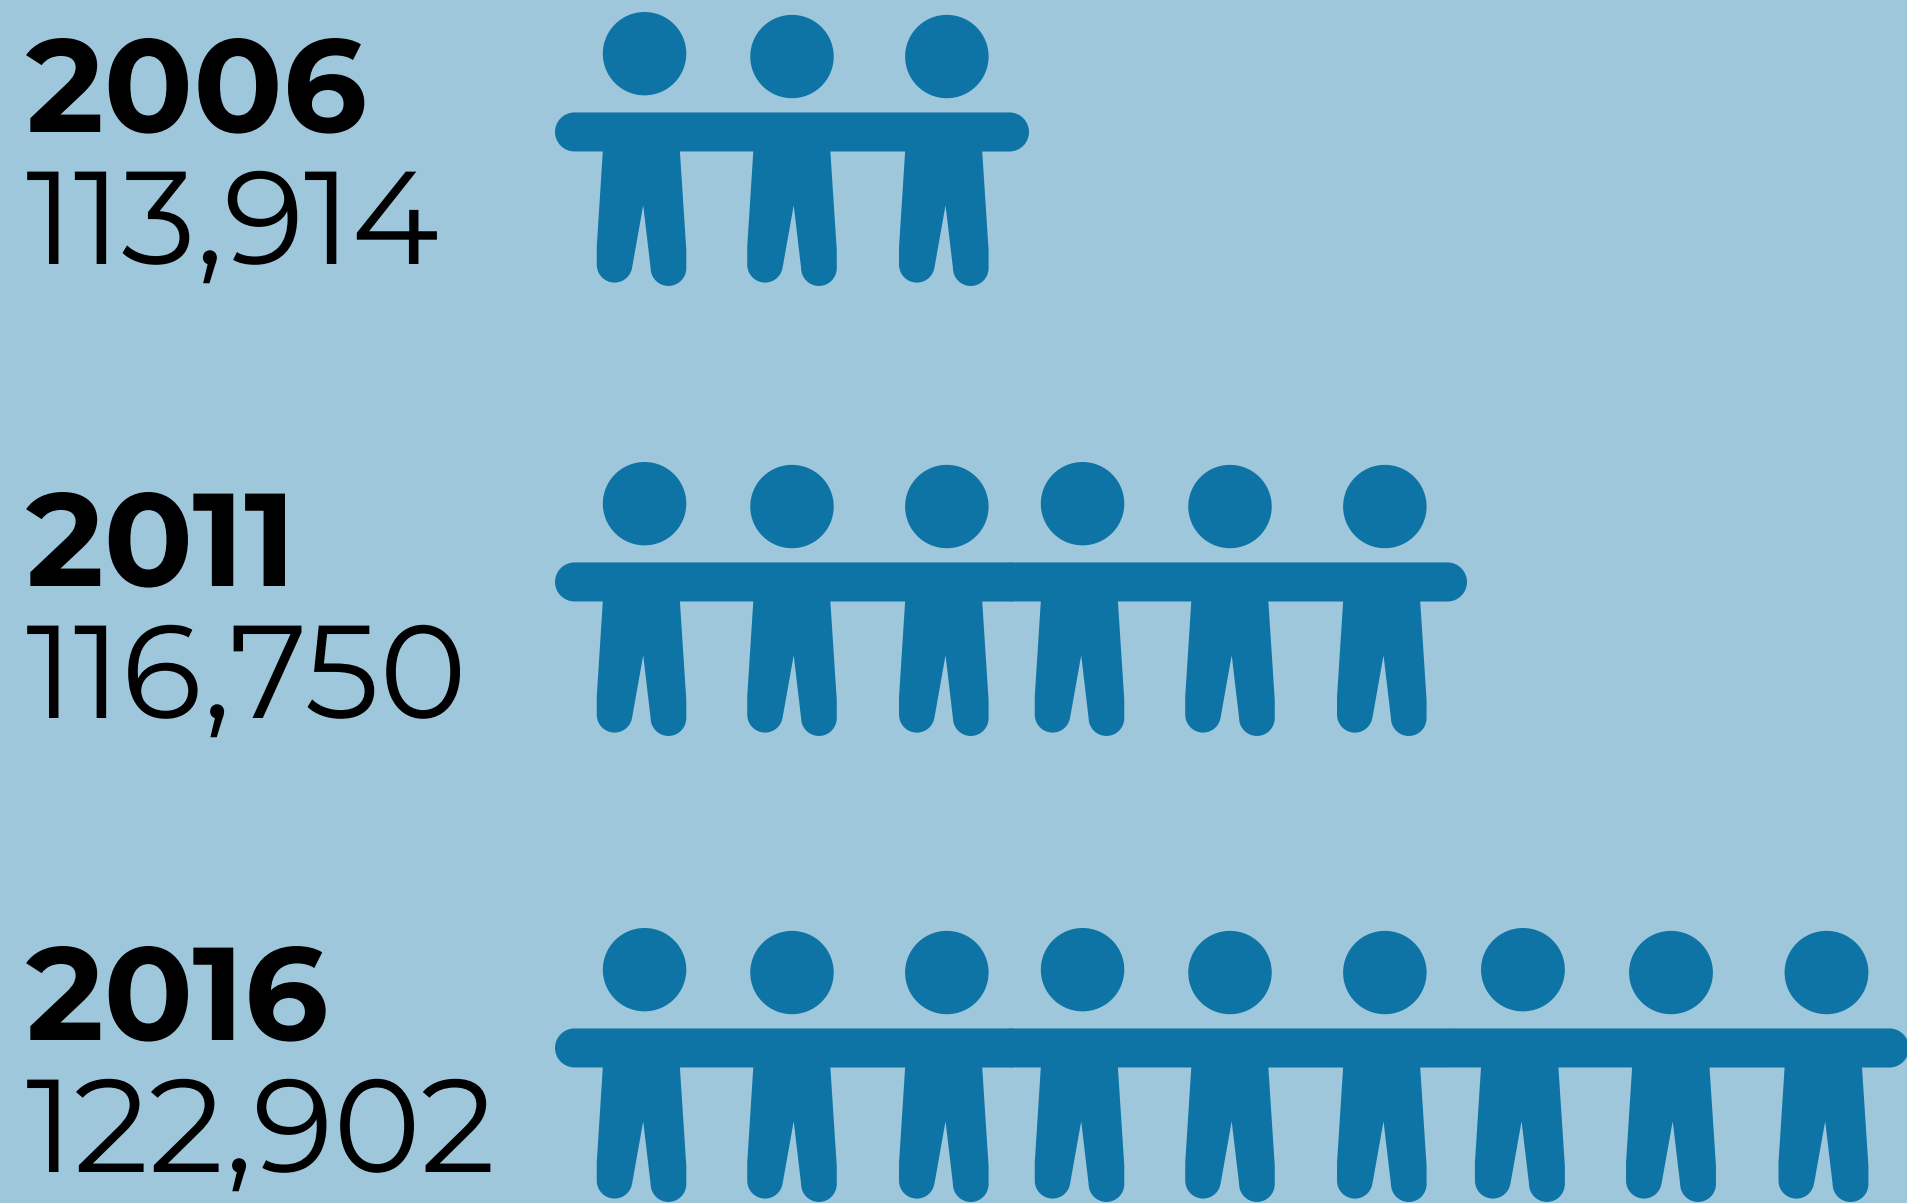

MANNINGHAM: WHO WE ARE

POPULATION GROWTH

In 2016, 46,383 people who were living in Manningham were born overseas

AGE STRUCTURE

QUALIFICATIONS AND EDUCATION

32.3%
Bachelor or higher degree

9.7%
Diploma or Advanced Diploma

12.1%
Vocational education

MEDIAN AGE

NEED FOR ASSISTANCE

One in 20 residents need assistance with core activities (self-care, body movements or communication)