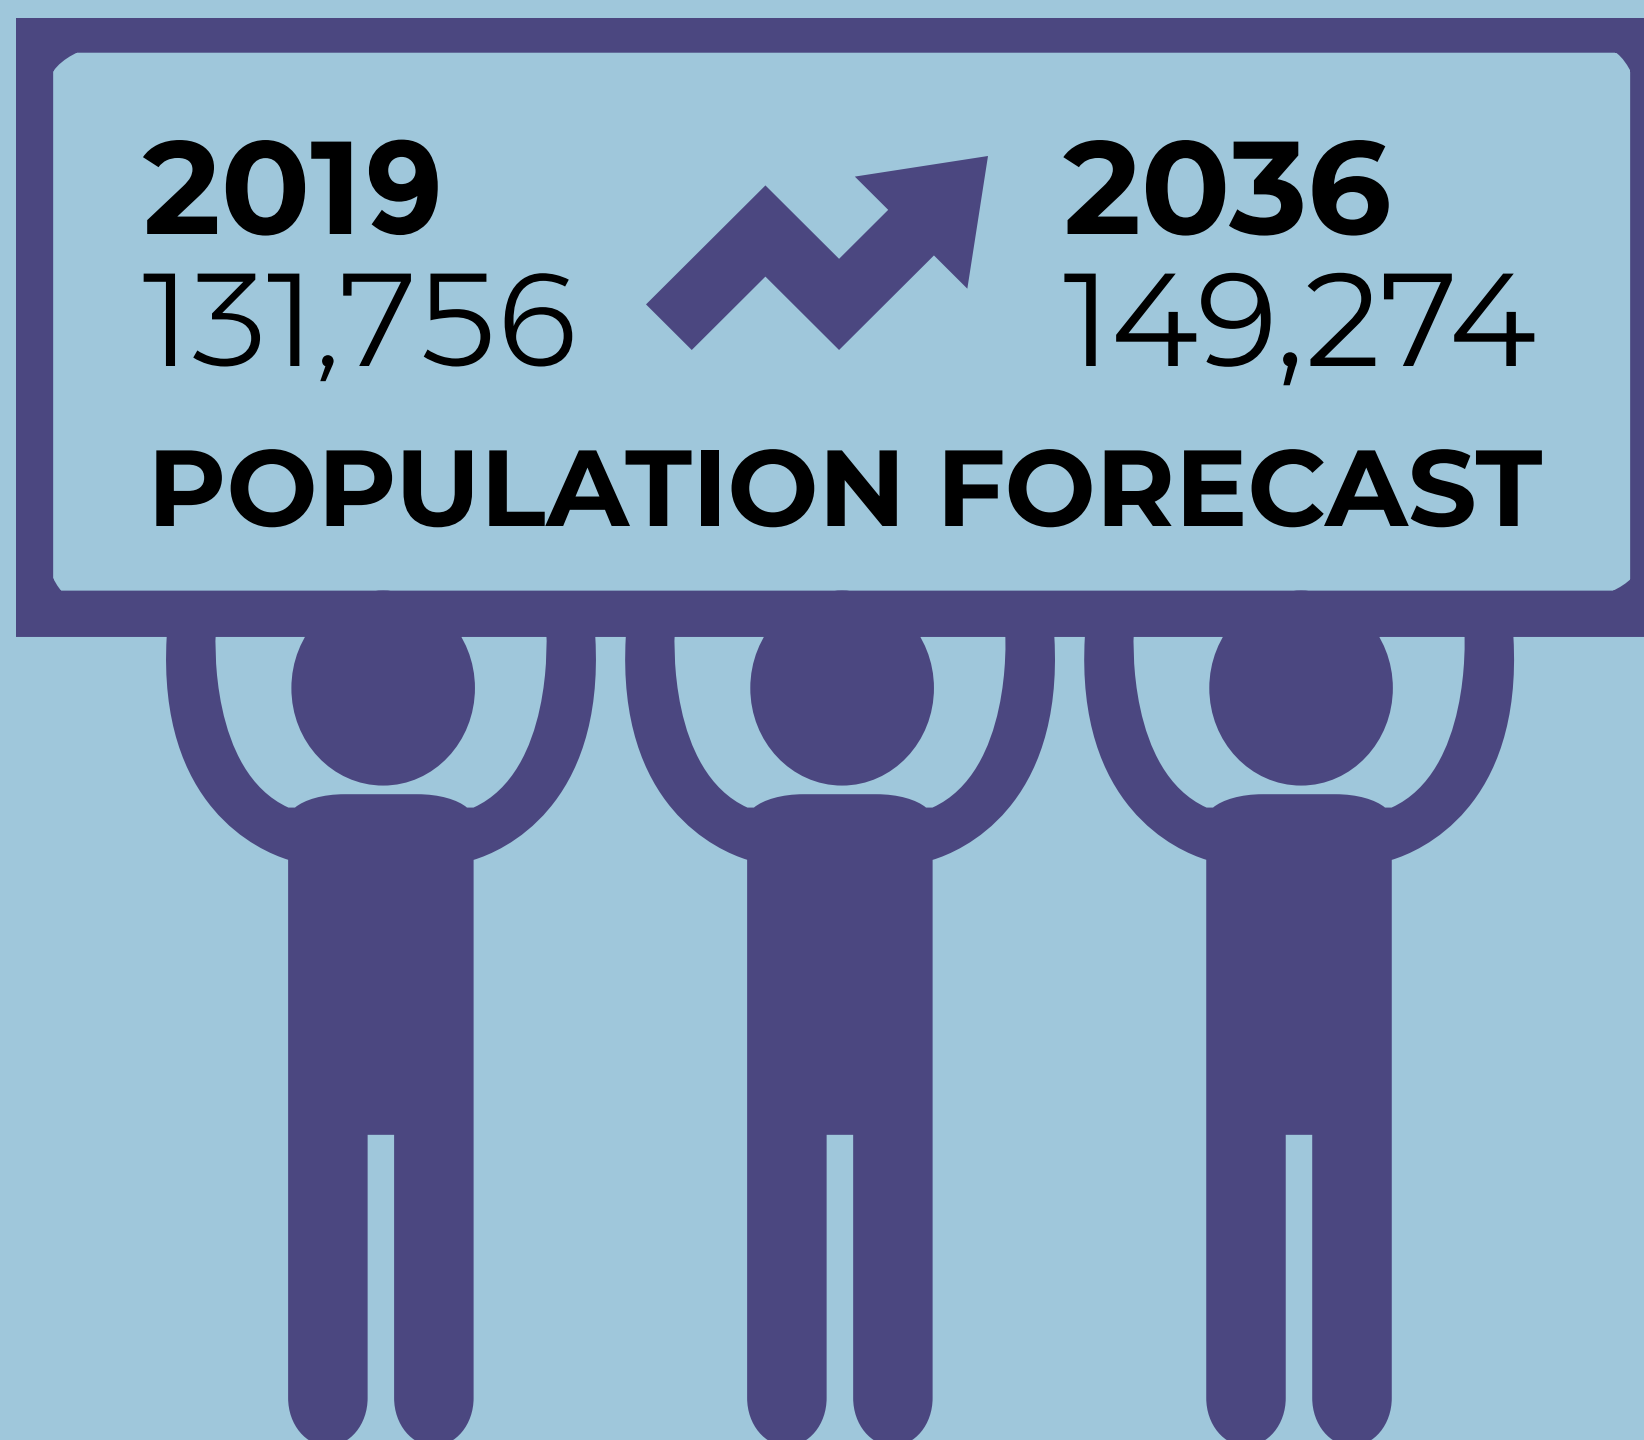

MANNINGHAM: WHO WE ARE

POPULATION GROWTH

In 2016, 46,383 people who were living in Manningham were born overseas

AGE STRUCTURE

QUALIFICATIONS AND EDUCATION

32.3%
Bachelor or higher degree

9.7%
Diploma or Advanced Diploma

12.1%
Vocational education

MEDIAN AGE

NEED FOR ASSISTANCE

One in 20 residents need assistance with core activities (self-care, body movements or communication)