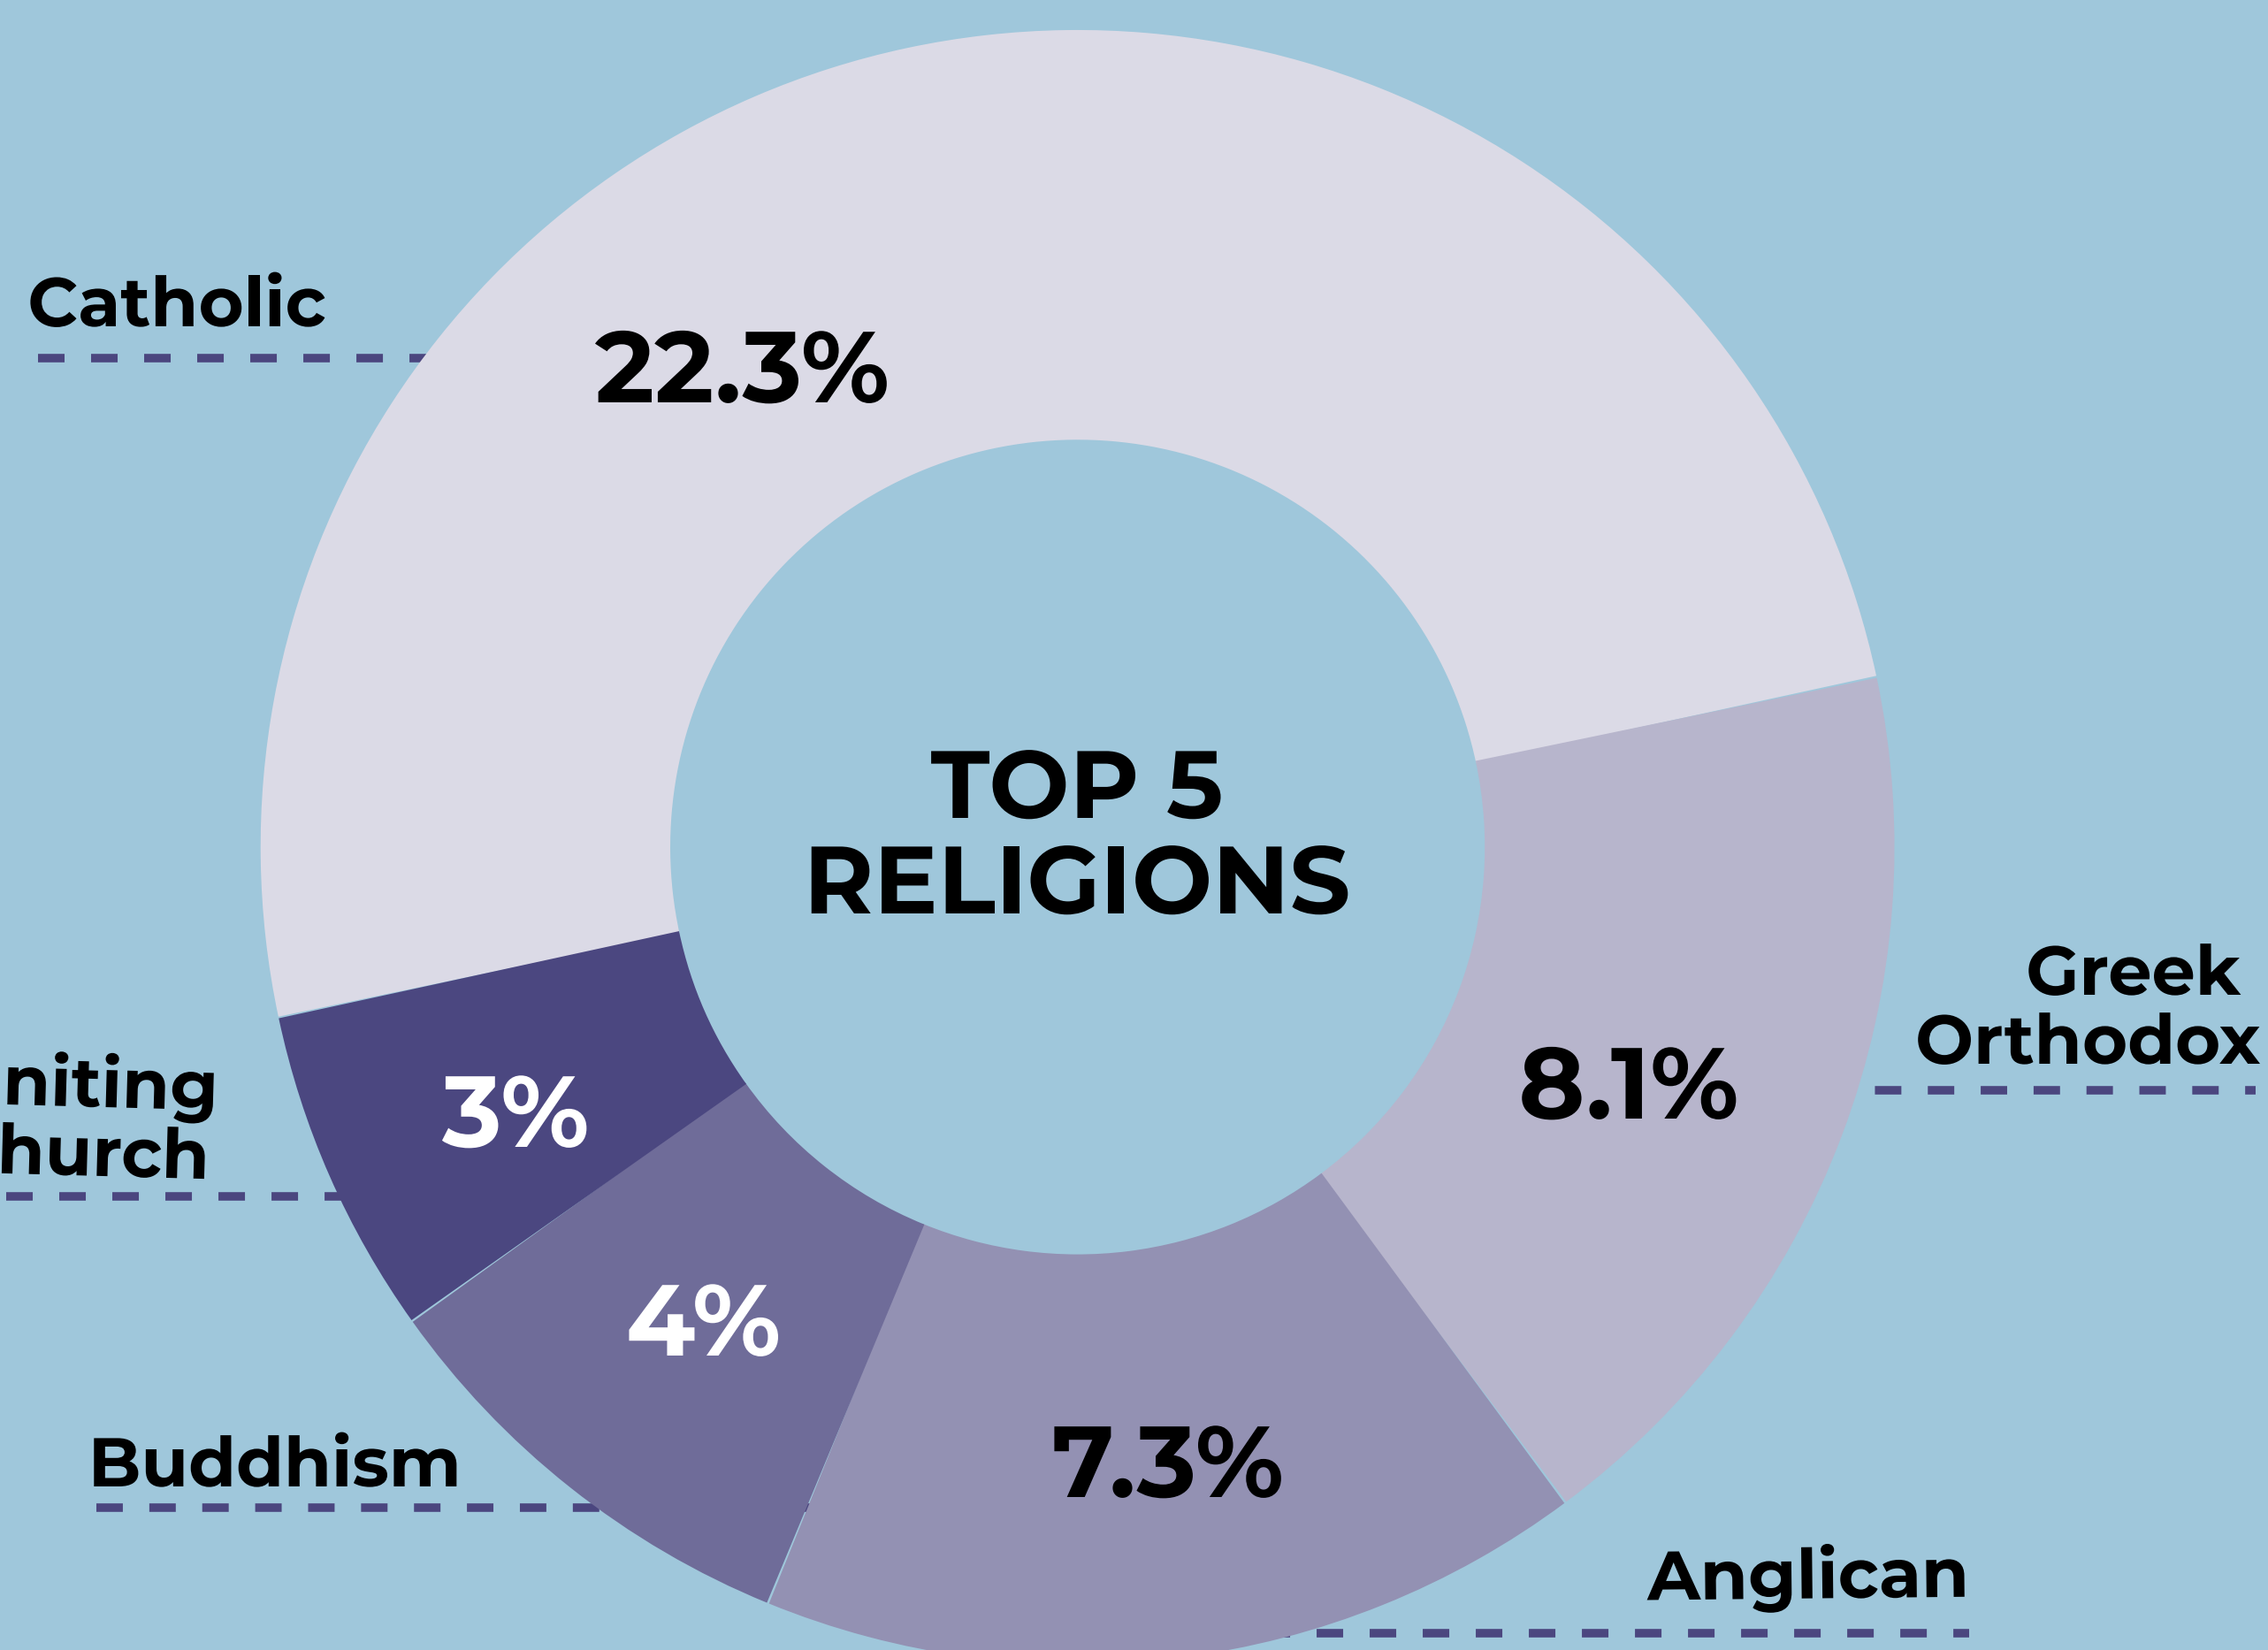

MANNINGHAM: WHO WE ARE

POPULATION GROWTH

In 2016, 46,383 people who were living in Manningham were born overseas

AGE STRUCTURE

QUALIFICATIONS AND EDUCATION

32.3%
Bachelor or higher degree

9.7%
Diploma or Advanced Diploma

12.1%
Vocational education

MEDIAN AGE

NEED FOR ASSISTANCE

One in 20 residents need assistance with core activities (self-care, body movements or communication)